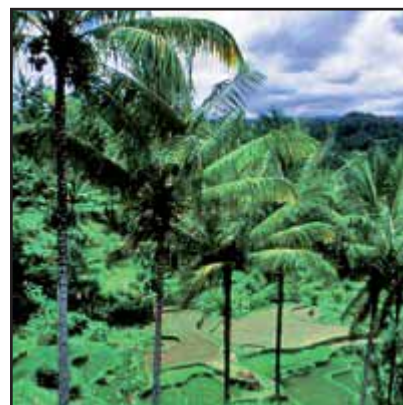

Flight Centre Groups can take care of all your group travel needs.

GROUP TRAVEL

Beautiful Bali

Bounty Hotel Kuta – Bali from $1195*

Set in a lush tropical garden, the Bounty Hotel is Bali's ideal resort. Situated only 15 minutes from Bali's international airport, the Bounty Hotel is just a few steps away from the white sands and sunset of Kuta Beach and the famous shopping and entertainment district of Legian street. The Bounty Hotel presents a traditional Balinese hotel architecture that features 166 rooms all uniquely designed to meet your every need.

Melbourne from $1271* | Sydney from $1195* | Brisbane from $1260*

Inclusions

- Return airfare flying Garuda Indonesia including prepaid airfare taxes.
- Return airport transfers.
- 5 nights accommodation at the 3-Star Bounty Hotel in a Superior Room.
- FREE full breakfast daily.
- Full comprehensive travel insurance.
- Free entrance to Double Six, Paddy's Club, Engine and Bounty discotheque (NOT valid for special event nights)
- 10% discount off A.J Hackett Bungy jumping.
- 25% discount off Bounty Cruise, Day or Dinner Cruise or Lombok Cruise.
- 10% off Rip Curl School of Surf.

Travel Dates

- Package Option one departing Sydney, Melbourne and Brisbane valid for travel 01 SEP 09 – 30 SEP 2009.
- Groups wanting to depart on travel dates between 01 OCT – 18 OCT 09 will pay a supplement to the above price. From Sydney an additional $93 per person & Brisbane an additional $33 per person would be applicable for these dates.

Conditions: Valid for sale until 31 May 2009. Price is per person twin share. Additional conditions may apply, please enquire for further details. Prices are subject to change without notice, due to matters outside our control, such as adverse currency fluctuations, fuel surcharges, taxes and airfare increases, please enquire for further details. Pricing can be supplied for people travelling from Adelaide and Perth, please apply directly with us for these rates.

Flight Centre Group Travel

Call - 1300 307 598

www.footytrip.com.au